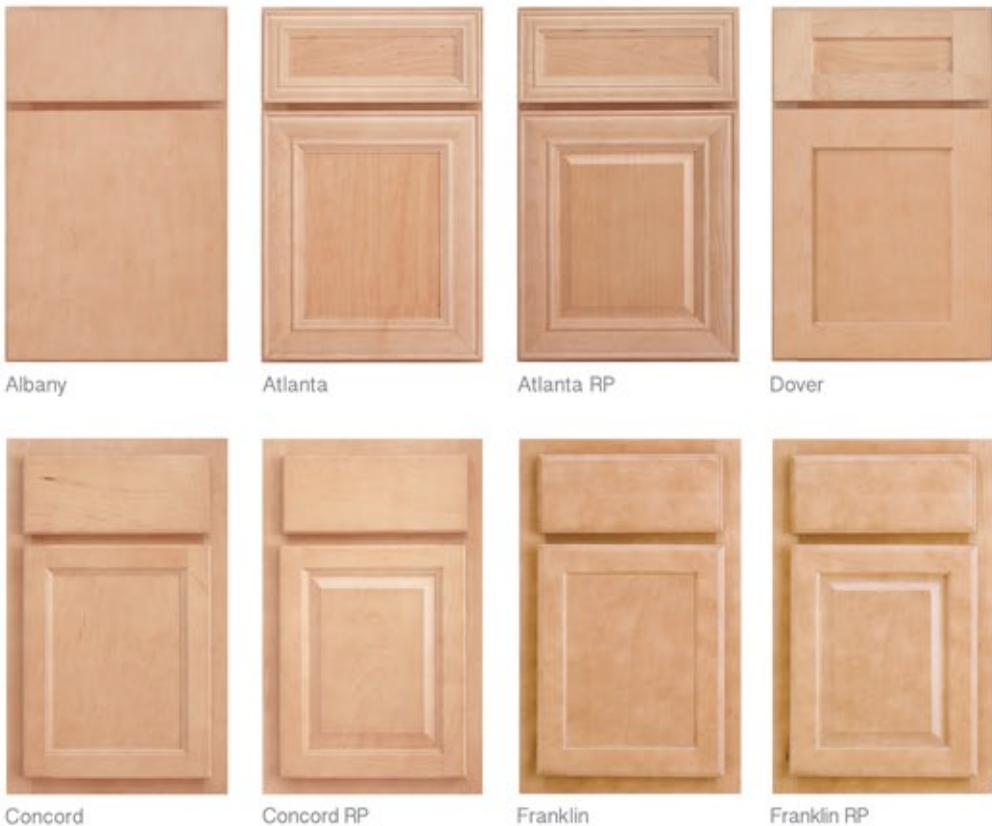

DOOR STYLES

ABOVE ALL, CHOOSE THE STYLE YOU LOVE

Cabinet doors are the most visible part of your cabinetry and key factors in defining your style and bringing your personality to life.

ALL STYLES ARE MAPLE