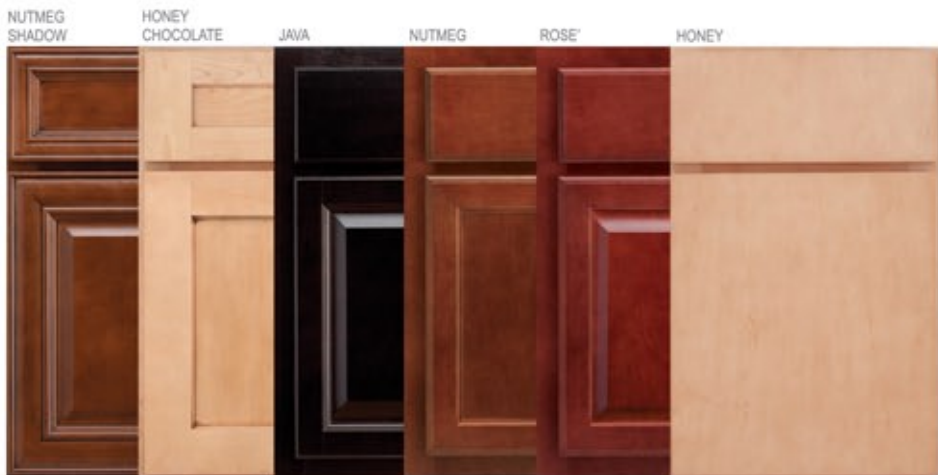

For finish/door style availability, please refer to your price catalog.