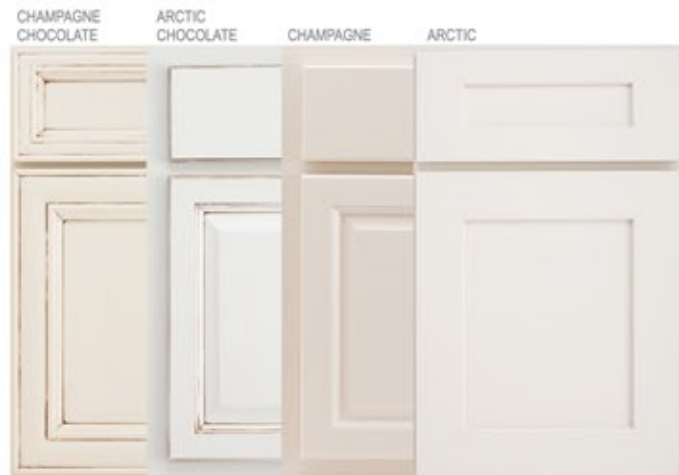

For finish/door style availability, please refer to your price catalog.